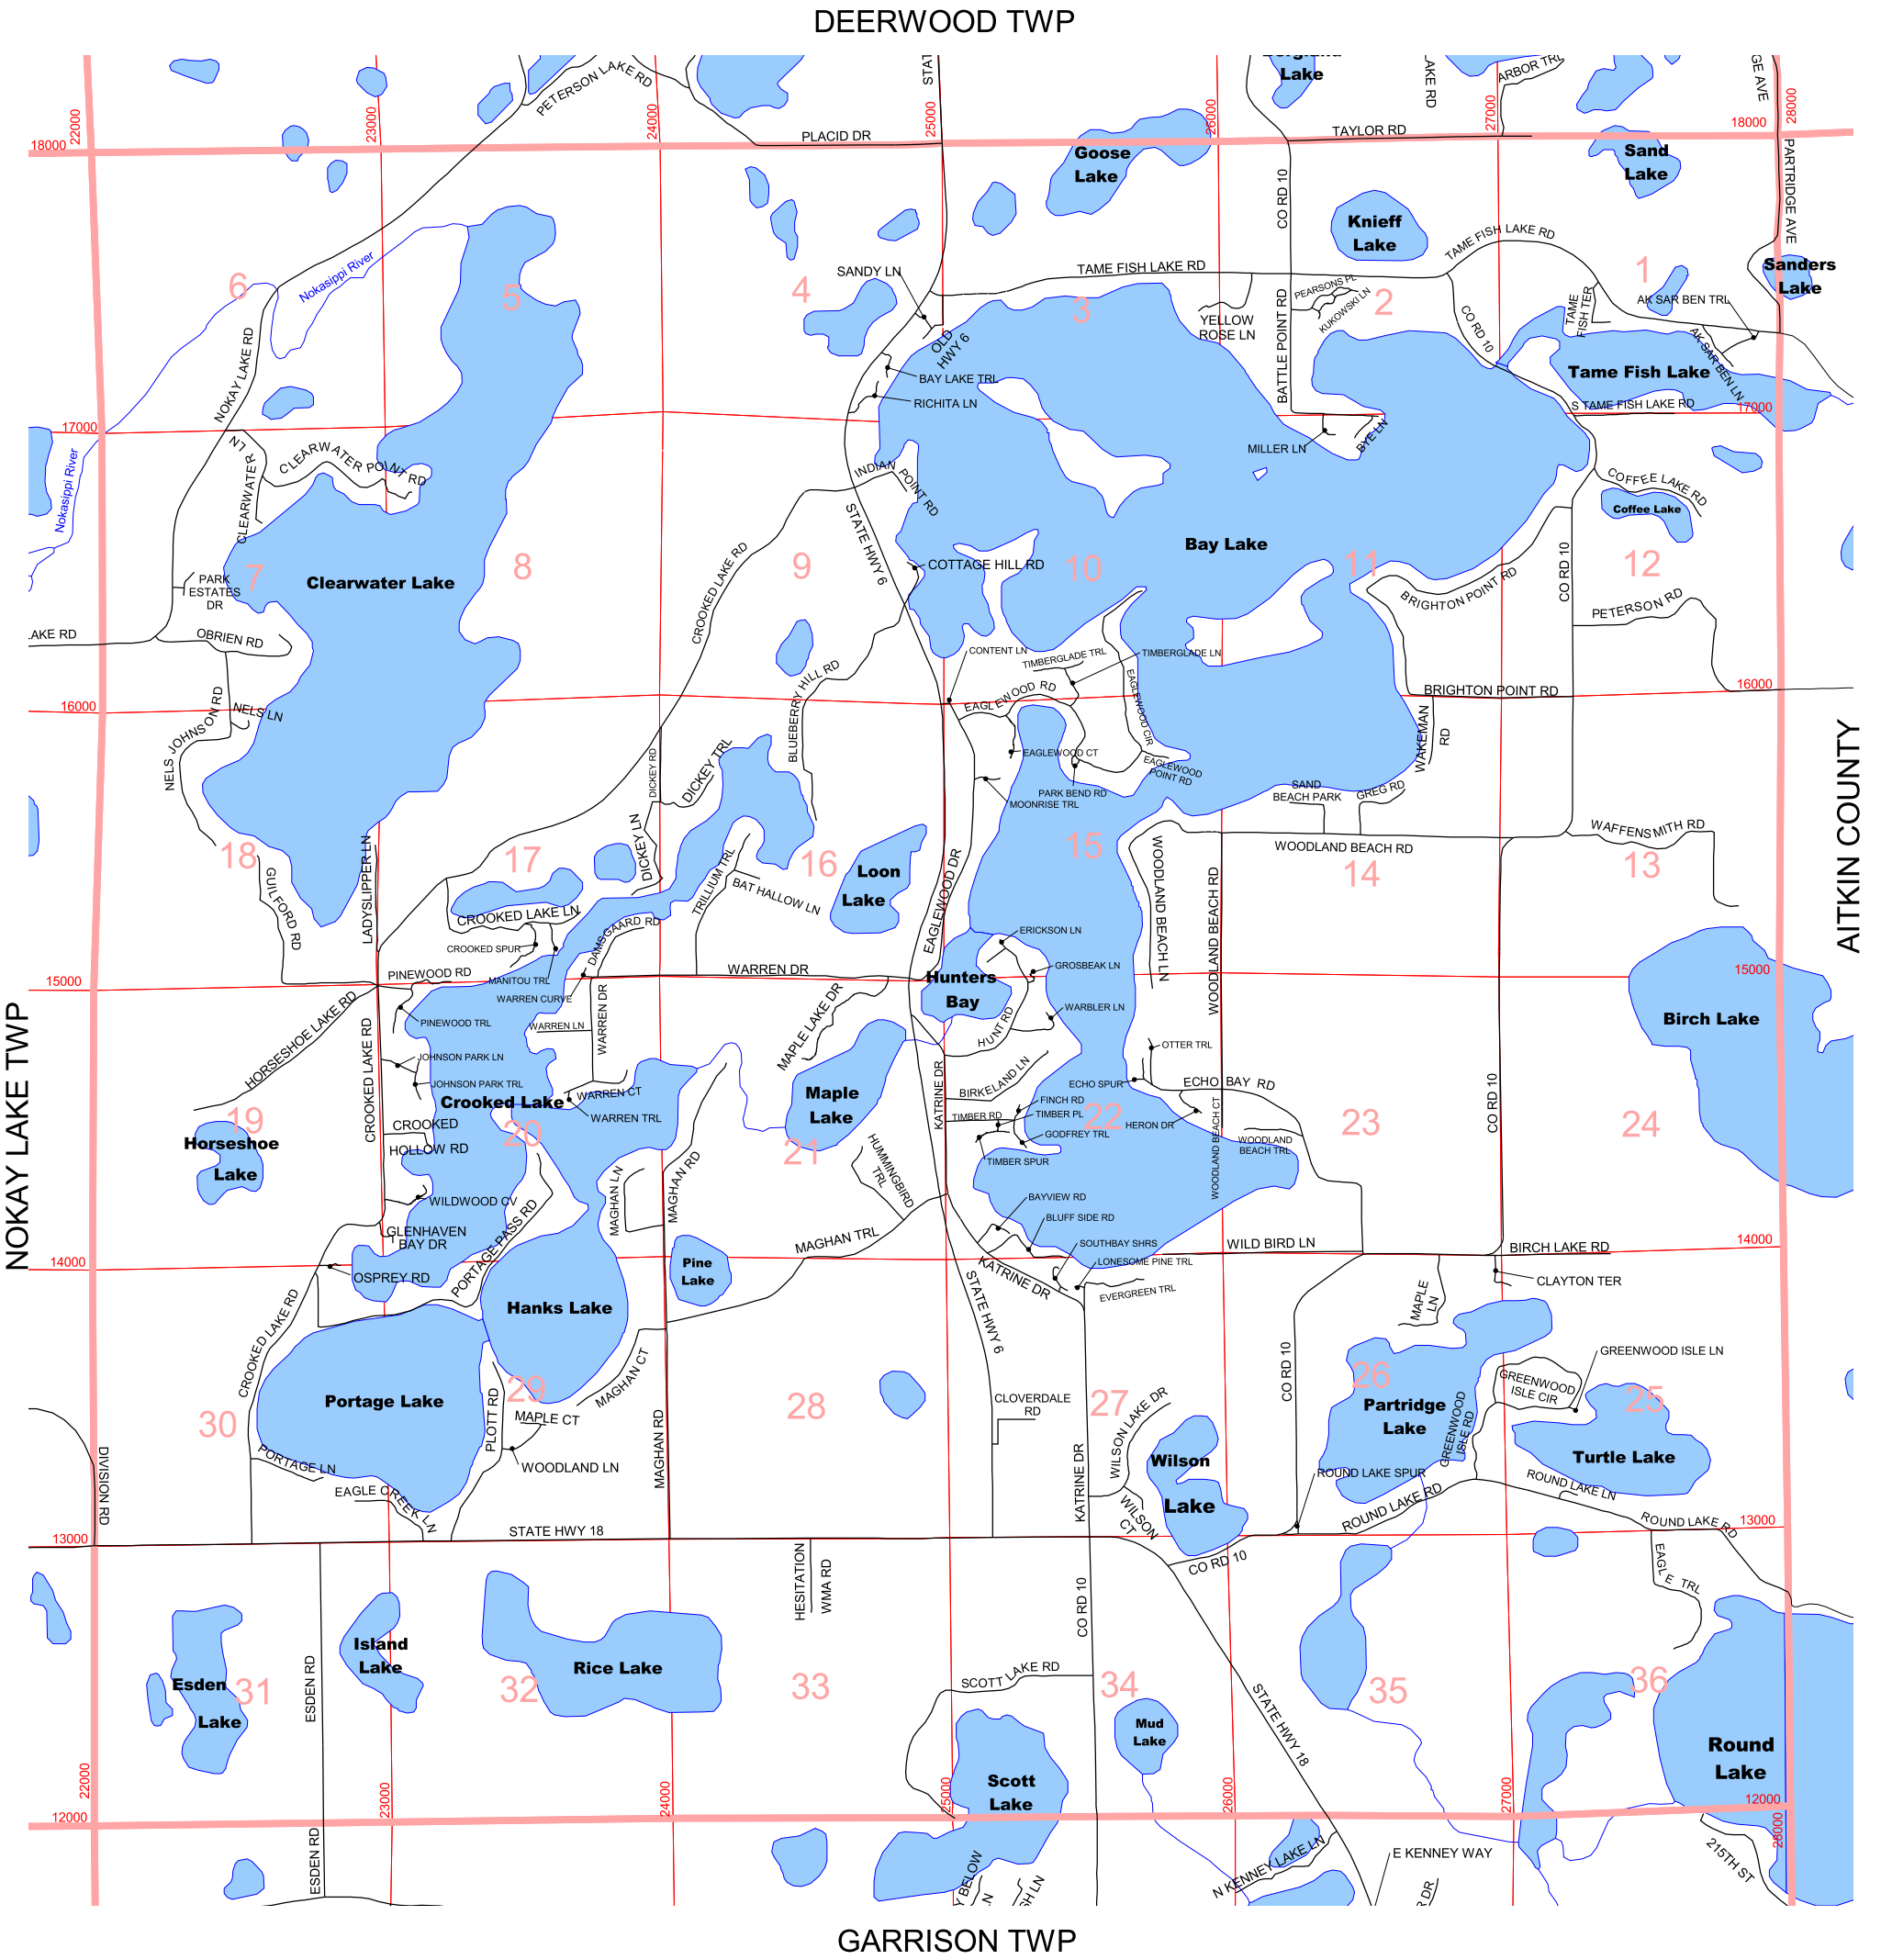

Bay Lake Township T 45 N R 28 W

UPDATED 1-8-09